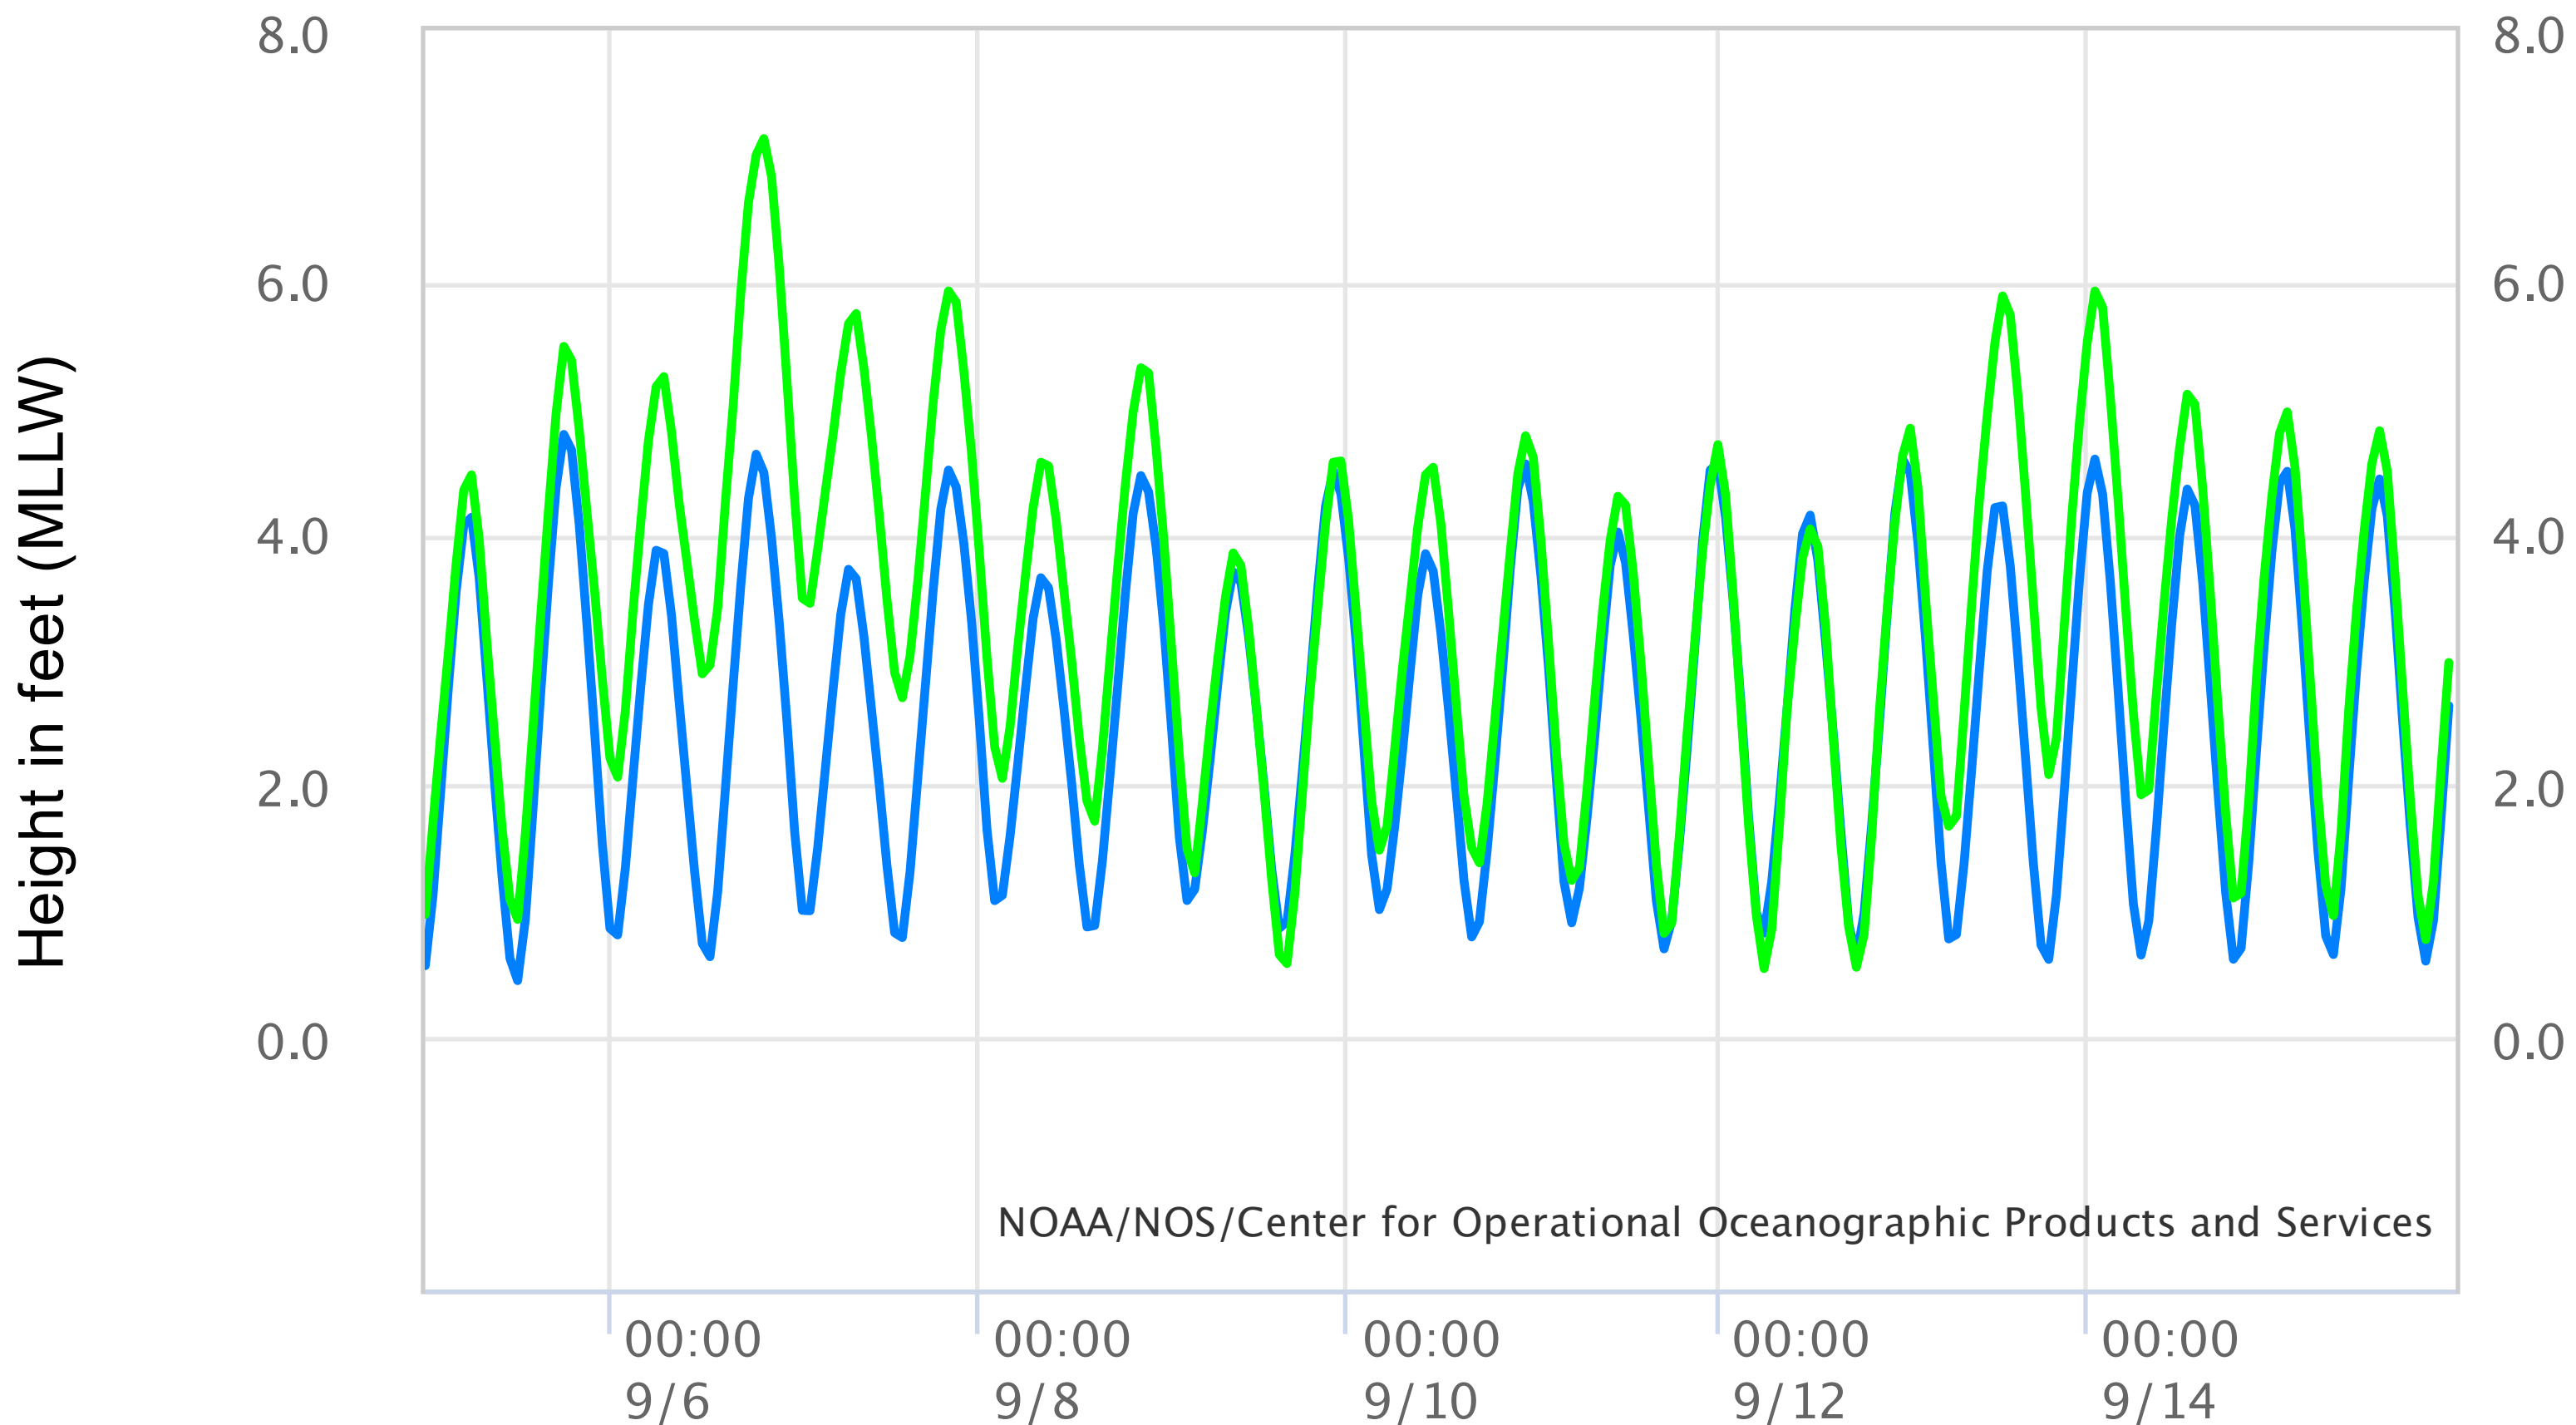

**NOAA/NOS/CO-OPS**  
**Verified Hourly Heights at 8631044, Wachapreague VA**  
**From 2019/09/05 00:00 GMT to 2019/09/15 23:59 GMT**

**— Predictions**    **— Verified**    **— Preliminary**    **— (Observed - Predicted)**