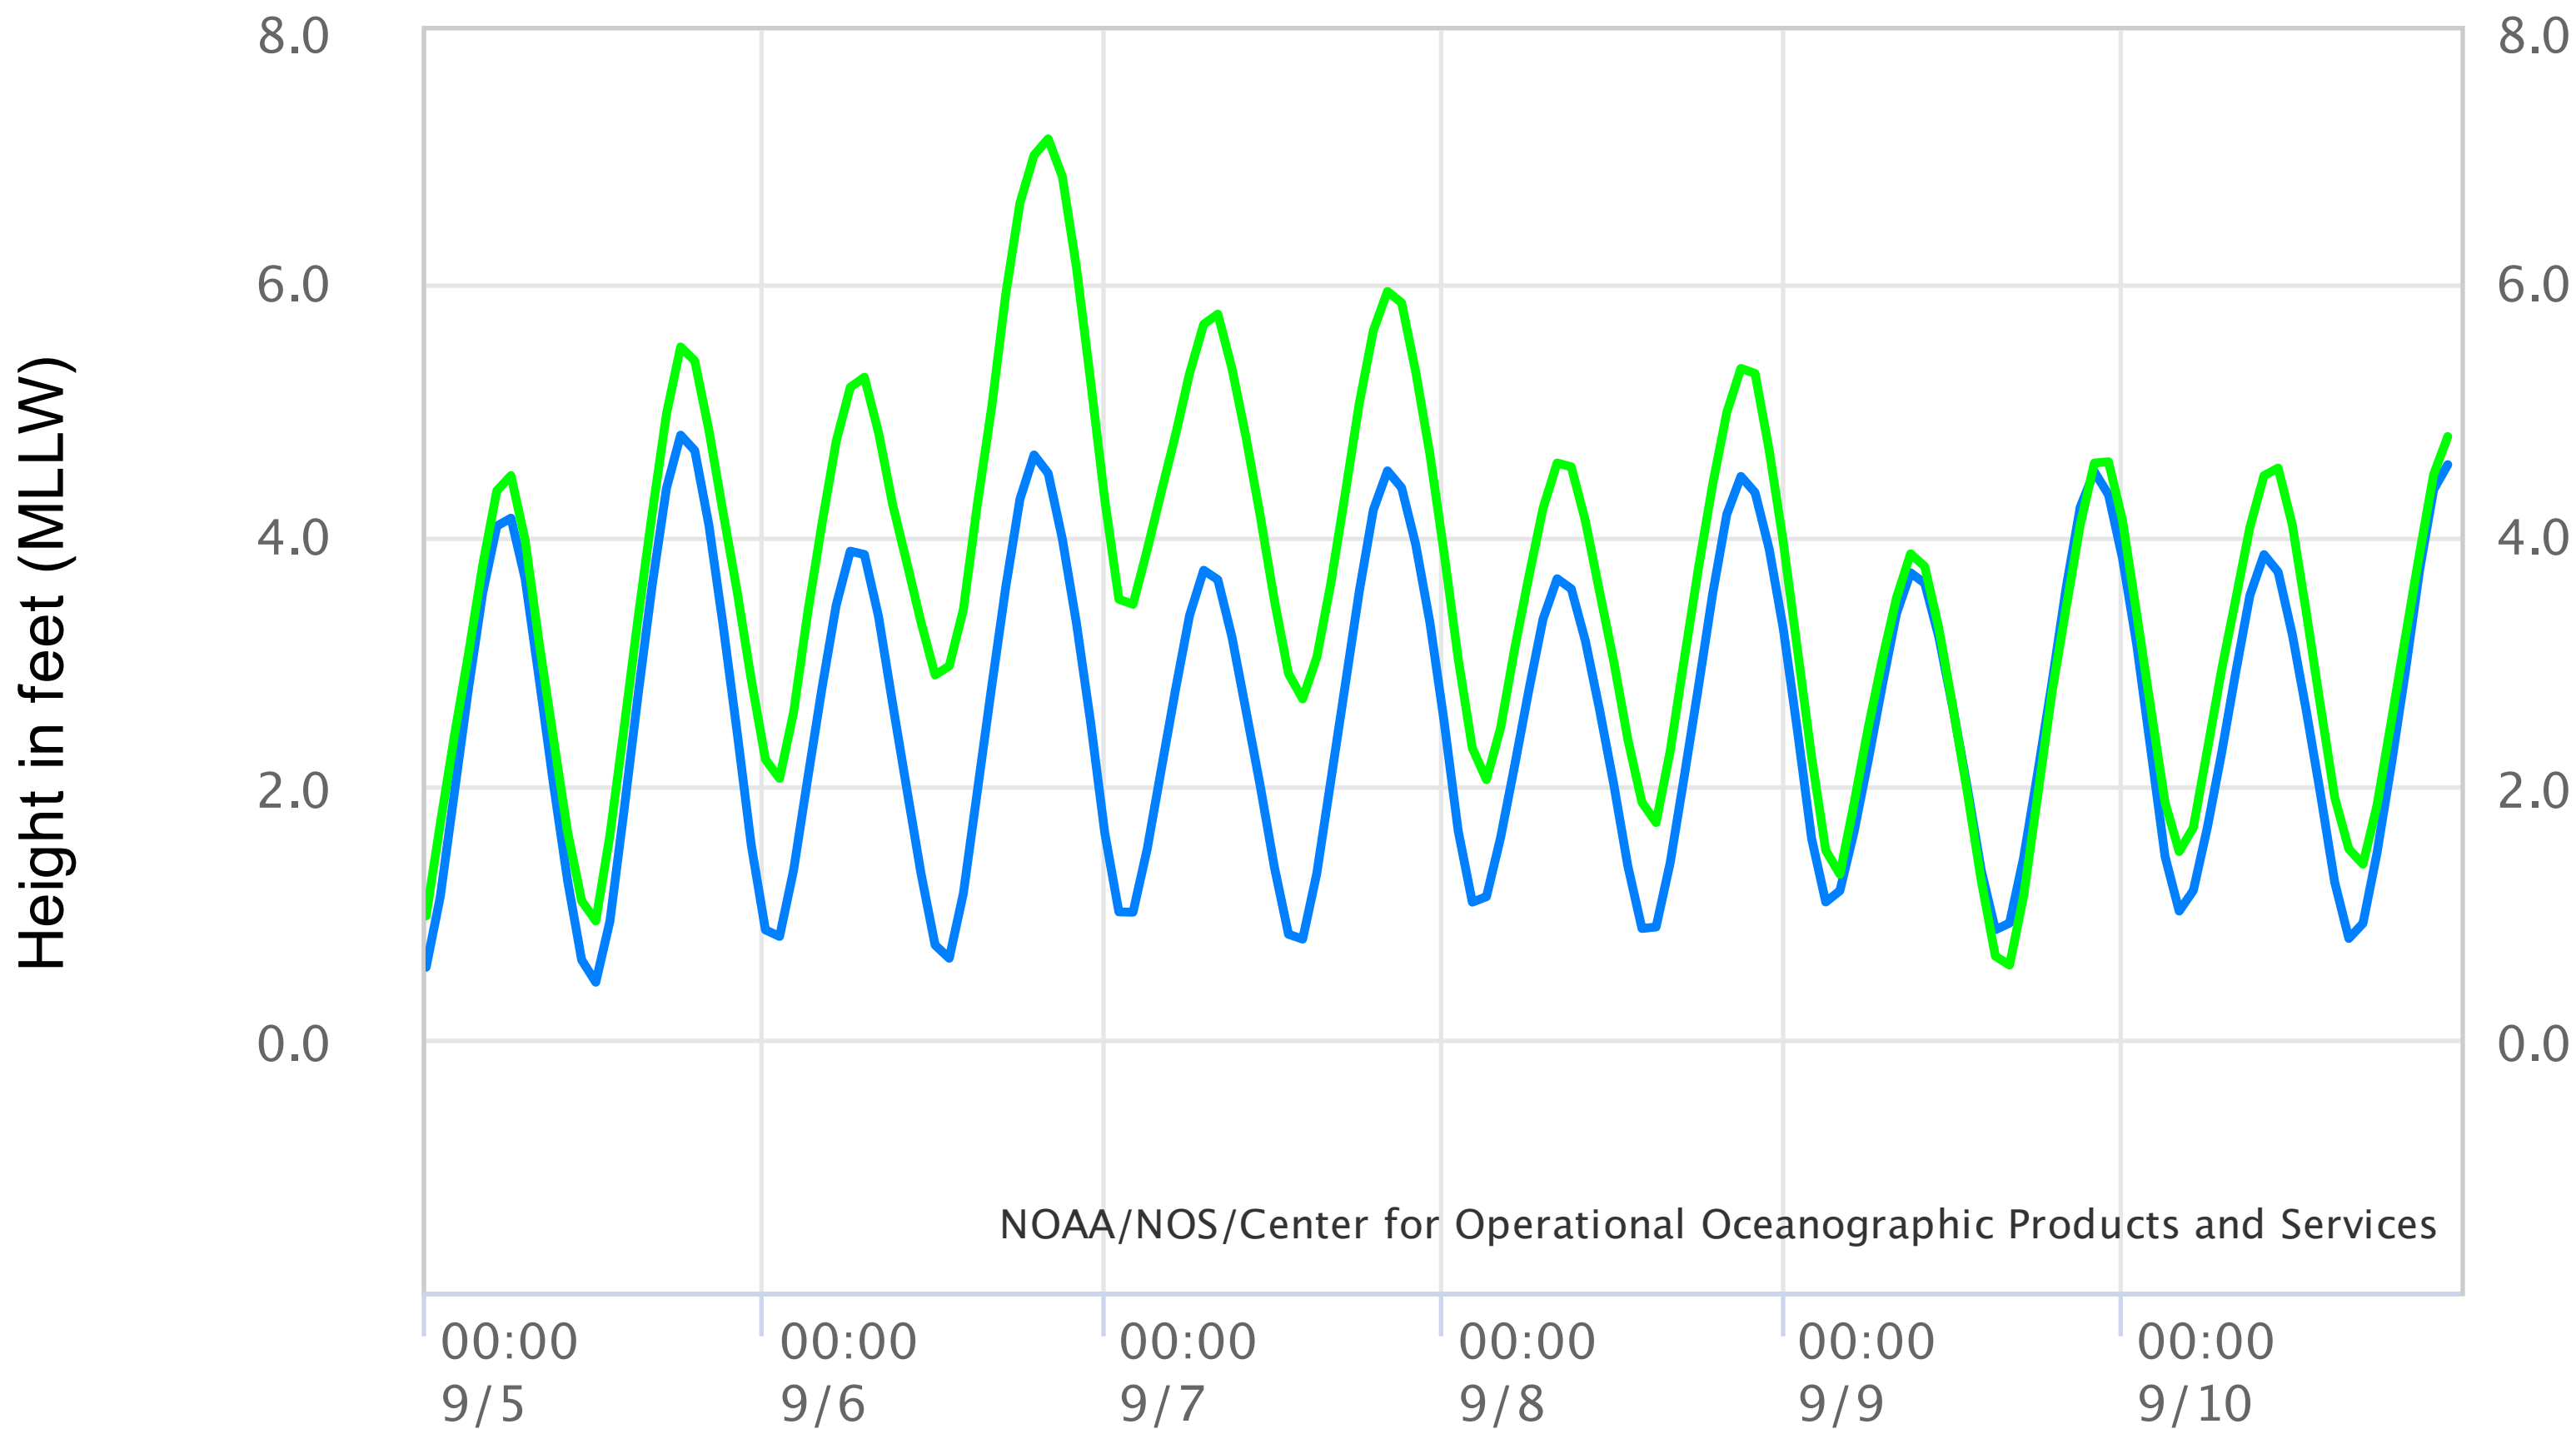

NOAA/NOS/CO-OPS
Verified Hourly Heights at 8631044, Wachapreague VA
From 2019/09/05 00:00 GMT to 2019/09/10 23:59 GMT

— Predictions **— Verified** **— Preliminary** **— (Observed - Predicted)**